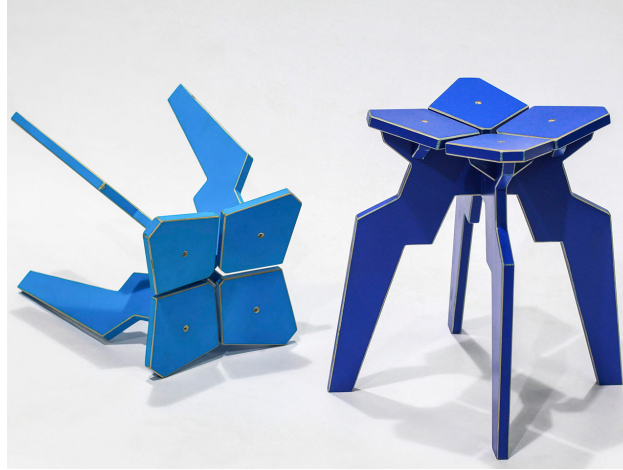

## Splice Stool

The Splice Stool is our smaller alternative to our Splice Bar Stool, also a set of stacking stools made from sustainably sourced Birch Ply with a painted finish and worn edges. Suitable for use in commercial interiors such as bars or cafés.

### Dimensions

Height: 44cm / Width: 33cm / Depth: 33cm

### Materials

Birch Plywood